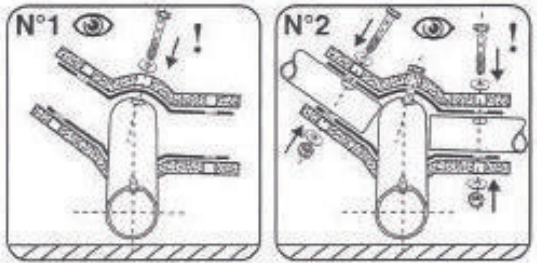

HAMMOCK STAND ADVANT VARIO

- Length-adjustable : 295 to 345 cm
- Height : 105 cm
- Width : 100 cm
- Powder-coated, Anthracite
- Made in Italy
- 13.5 Kg
- Max load capacity : 120 kg
- To be assembled

JOBEK
les yeux fermés

ADVANT VARIO

REF. 10722

JOBEK

ADVANT VARIO

Après les premières utilisations du support,
veuillez resserrer les vis
After the first few uses of the stand, please
tighten the screws

Crochets "E" à rentrer dans
les tubes "C" avant le
montage du support
Hooks "E" to be inserted into
tubes "E" before mounting
the stand